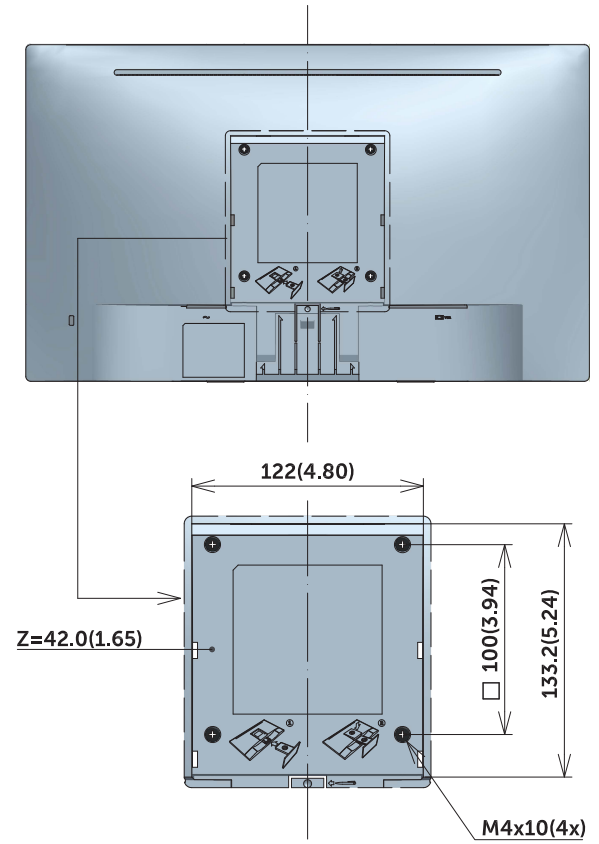

SE1918HV Outline Dimension

Unit : mm(inch)
 Dimension : Nominal
 Drawing : Not to scale

SE2018HV/SE2018HR Outline Dimension

Unit : mm(inch)
Dimension : Nominal
Drawing : Not to scale

SE2218HV Outline Dimension

Unit : mm(inch)
 Dimension : Nominal
 Drawing : Not to scale