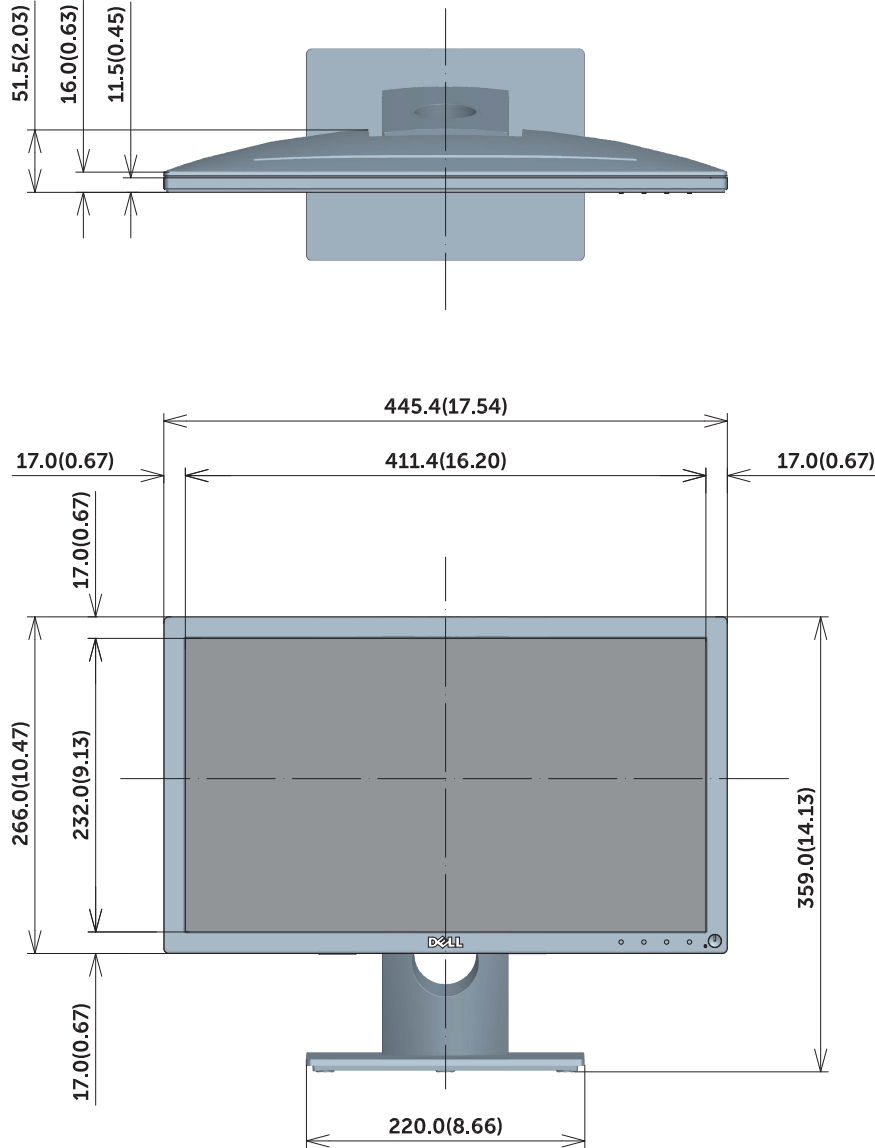

SE1918HV Outline Dimension

Unit : mm(inch)
 Dimension : Nominal
 Drawing : Not to scale

SE2018HV/SE2018HR Outline Dimension

Unit : mm(inch)
Dimension : Nominal
Drawing : Not to scale

SE2218HV Outline Dimension

Unit : mm(inch)
 Dimension : Nominal
 Drawing : Not to scale